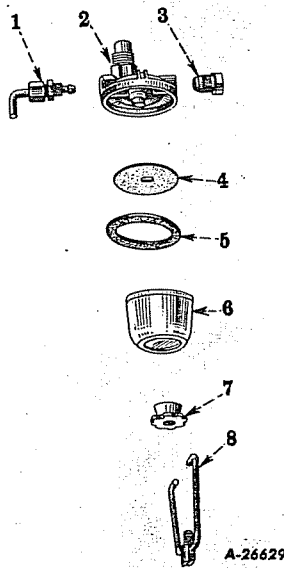

CHASSIS

Reference numbers only are shown in illustration. Use I H part numbers in ordering.

FUEL STRAINER

	355 142 R91	45012	STRAINER, FUEL, w/NUT, 29 899 D " (WILL WORK FOR 38 465 D AND 354 222 R91)		1
1	50 062 D	25904	STEM		501 TO 119975
1	259 403 R91	44801-7	STEM		119976 UP
2	49 928 D	42935-1	BODY, STRAINER		501 TO 90431
2	354 491 R91	44848-2	BODY, STRAINER		90432 TO 119975
2	355 141 R91	45012-2	BODY, STRAINER		119976 UP
3	29 899 D	81-L	NUT, COUPLING		1
4	49 923 D	32278	SCREEN, STRAINER		1
5	49 924 D	32275	GASKET, STRAINER		1
6	49 922 D	32276	BOWL, STRAINER		1
7	50 061 D	32277	NUT AND CUP		1
8	49 947 D	32279	BAIL		1