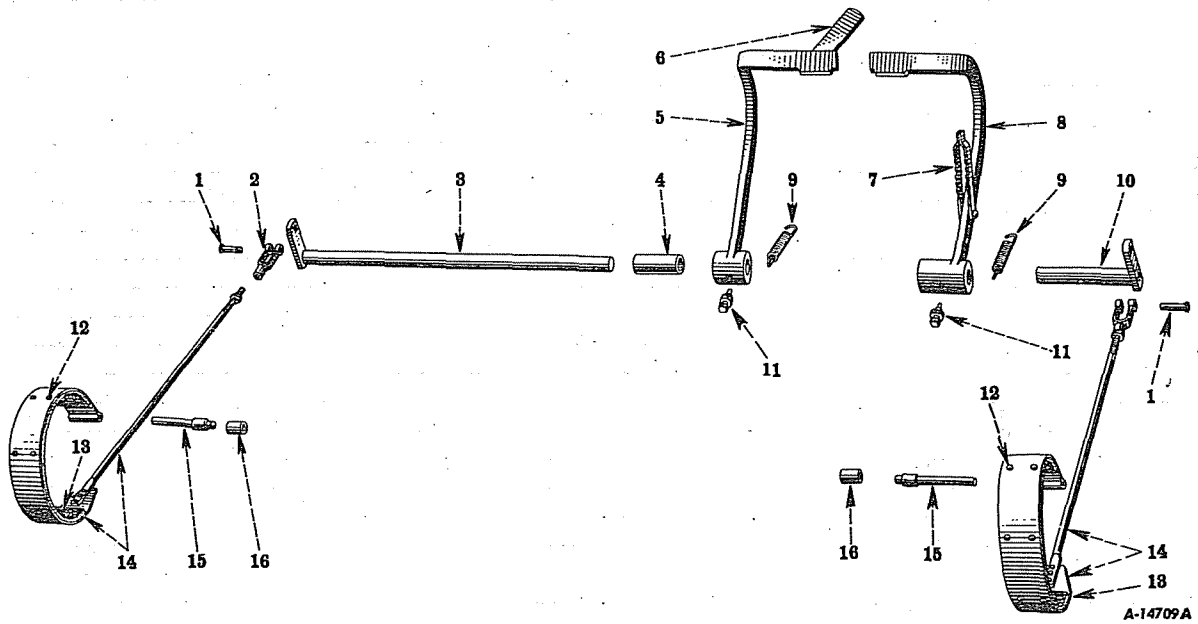

CHASSIS

Reference numbers only are shown in illustration. Use I H part numbers in ordering.

FOOT BRAKES

1	39 374 D 103 373	PIN, BRAKE ROD ADJUSTABLE YOKE PIN, COTTER, 3/32 x 3/4"	2 2
2	104 037	YOKE, ADJUSTABLE, BRAKE ROD	2
3	351 487 R21 103 346 103 386	SHAFT, w/LEVER, BRAKE, L.H. WASHER, PLAIN, 3/4" PIN, COTTER, 1/8 x 1-1/4"	1 1 1
4	351 488 R1	SPACER, BRAKE SHAFT AND LEVER, L.H.	501 TO 17527 1
5	350 991 R11	PEDAL, BRAKE, ASSEMBLY, L.H. (COMPOSED OF -	1
		1 BLOCK \$ 350 994 R1	1 RATCHET 350 995 R91
		1 HUB \$ 350 992 R1	1 RIVET 104 083
		1 LATCH 350 993 R1	1 RIVET 104 086)
		1 PEDAL \$ 350 991 R1	
6	350 993 R1 104 086	LATCH, BRAKE RIVET, S., RD-HD., 1/4 x 1-1/8"	1 1
7	350 995 R91 104 083	RATCHET, BRAKE RIVET, S., RD-HD., 1/4 x 3/4"	2 2
§ - NOT SERVICED SEPARATELY			